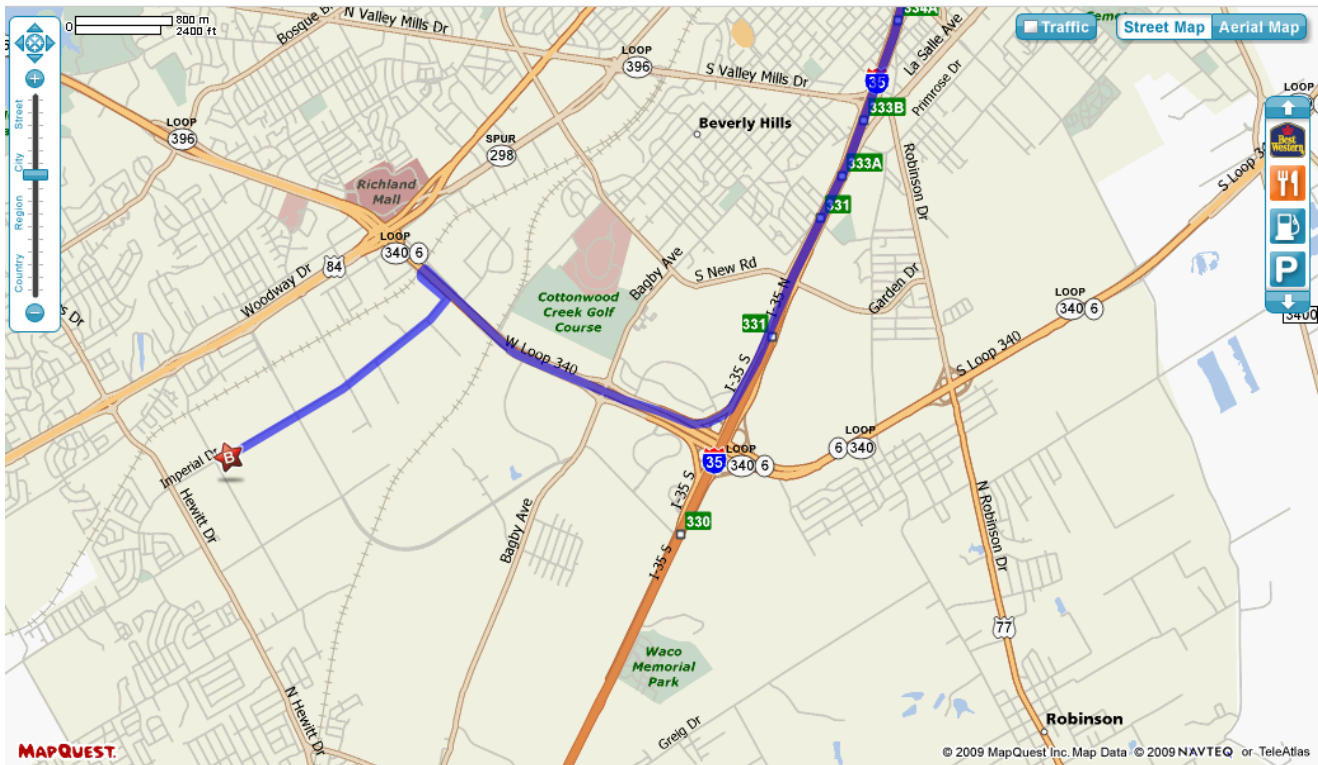

Map from Dallas / Fort Worth to MNAI

MarathonNorco Aerospace, Inc.
8301 Imperial Dr.
Waco, TX. 76712
254-776-0650

- Take I-35 SOUTH to WACO
- Take EXIT 330B toward HWY 6 / 340-LOOP/ MERIDIAN.
- Stay on service road and turn SLIGHT RIGHT around the Market Place toward HWY 6.
- Merge onto HWY 6 N via the ramp on the LEFT.
- Take the second exit ramp to IMPERIAL DR (at the overpass).
- The service road will loop under HWY 6.
- Turn RIGHT onto IMPERIAL DR.
- First traffic light is at Texas Central Parkway, the second is Old Hewitt Road.
- MarathonNorco is on the RIGHT before the second light.
- (From DFW Airport) Estimated Time: 2 hours 2 minutes / Estimated Distance: 121.22 miles