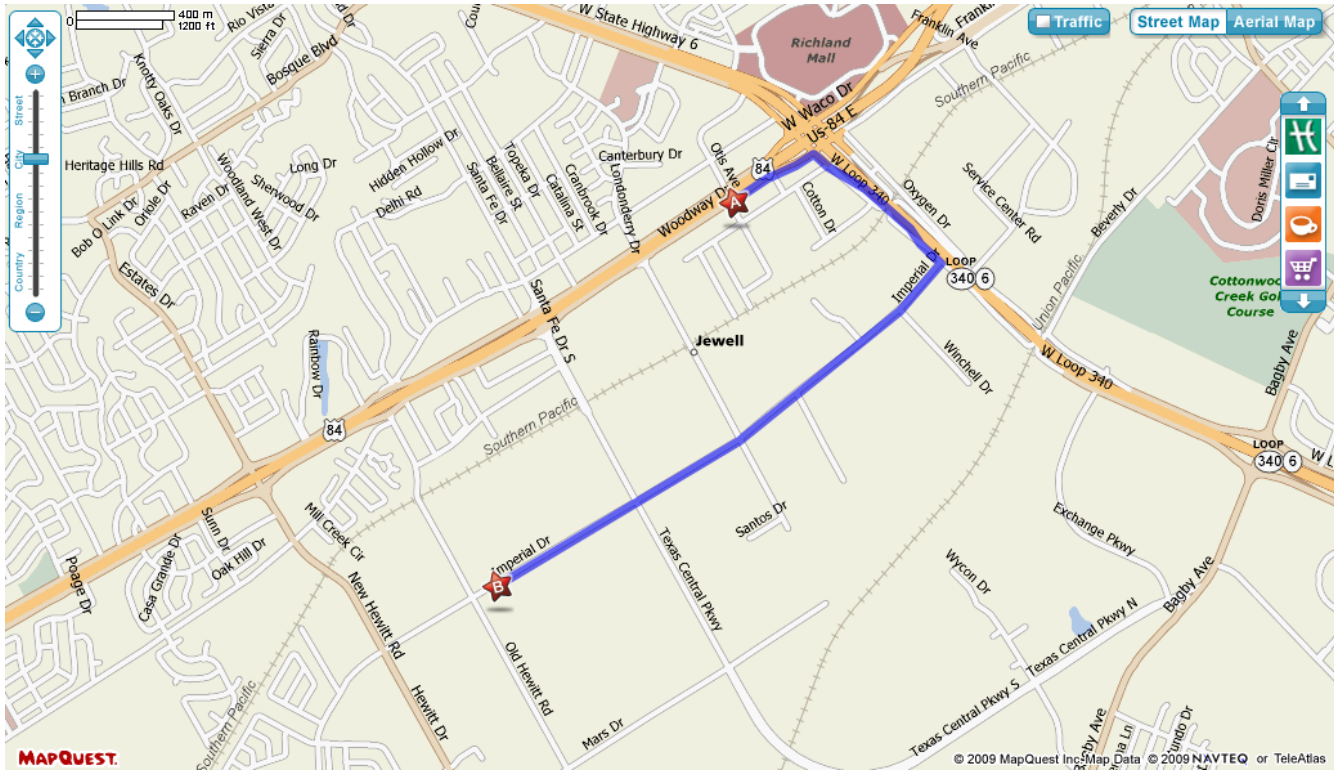

## Map from Holiday Inn & Suites to MNAI

Holiday Inn & Suites  
6808 Woodway Dr  
Waco, TX. 76712  
254-772-2227

MarathonNorco Aerospace, Inc.  
8301 Imperial Dr.  
Waco, TX. 76712  
254-776-0650

- Take a RIGHT out of the parking lot and go to LOOP 340 / HWY 6
- Turn RIGHT onto the service road and get on HWY 6. Do Not merge into traffic.
- Stay in the entrance lane and take the exit ramp to IMPERIAL DR (on the overpass).
- Turn RIGHT onto IMPERIAL DR.
- First traffic light is at Texas Central Parkway, the second is Old Hewitt Road.
- MarathonNorco is on the RIGHT before the second light.
- Estimated Time: 5 minutes / Estimated Distance: 2.63 miles