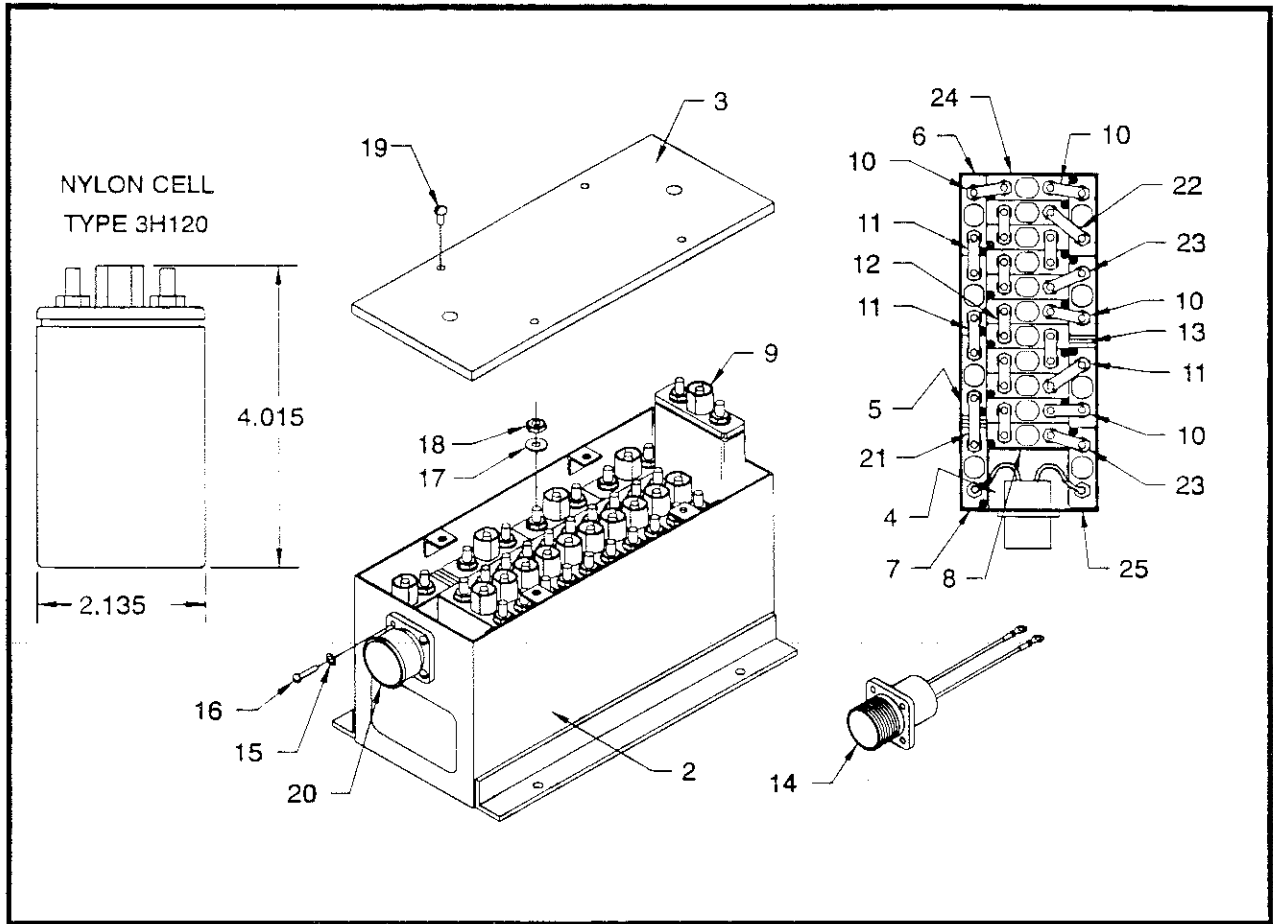

### Model CA-125 Replacement Parts

ITEM	DESCRIPTION	PART NUMBER	QTY	ITEM	DESCRIPTION	PART NUMBER	QTY
1	BATTERY - CA-125	27518-001	1	14	RECEPTACLE ASSEMBLY	27522-001	1
2	CAN, MARKED	40383-001	1	15	LOCKWASHER	6560-006	4
3	COVER, ASSY	28585-001	1	16	FILLISTER HEAD SCREW	15940-035	4
4	LINER, BOTTOM	28589-003	1	17	WASHER, BELLEVILLE	16128-028	40
5	LINER, SIDE	28589-001	2	18	NUT - HEX	15111-058	40
6	LINER, END	28589-002	1	19	SCREW, BINDING HEAD	9954-008	4
7	LINER, END	28589-005	1	20	DUST CAP	10113-007	1
8	LINER, FRONT	28589-004	1	21	CONNECTOR	10371-139	1
9	BATTERY CELL, 3H120	22378-001	20	22	CONNECTOR	10371-169	1
10	CONNECTOR	10371-104	4	23	CONNECTOR	10371-110	2
11	CONNECTOR	10371-102	3	24	SHIM	9988-002	2
12	CONNECTOR	10371-103	7	25	LINER, END	28589-006	1
13	SHIM	9988-265	6	26			