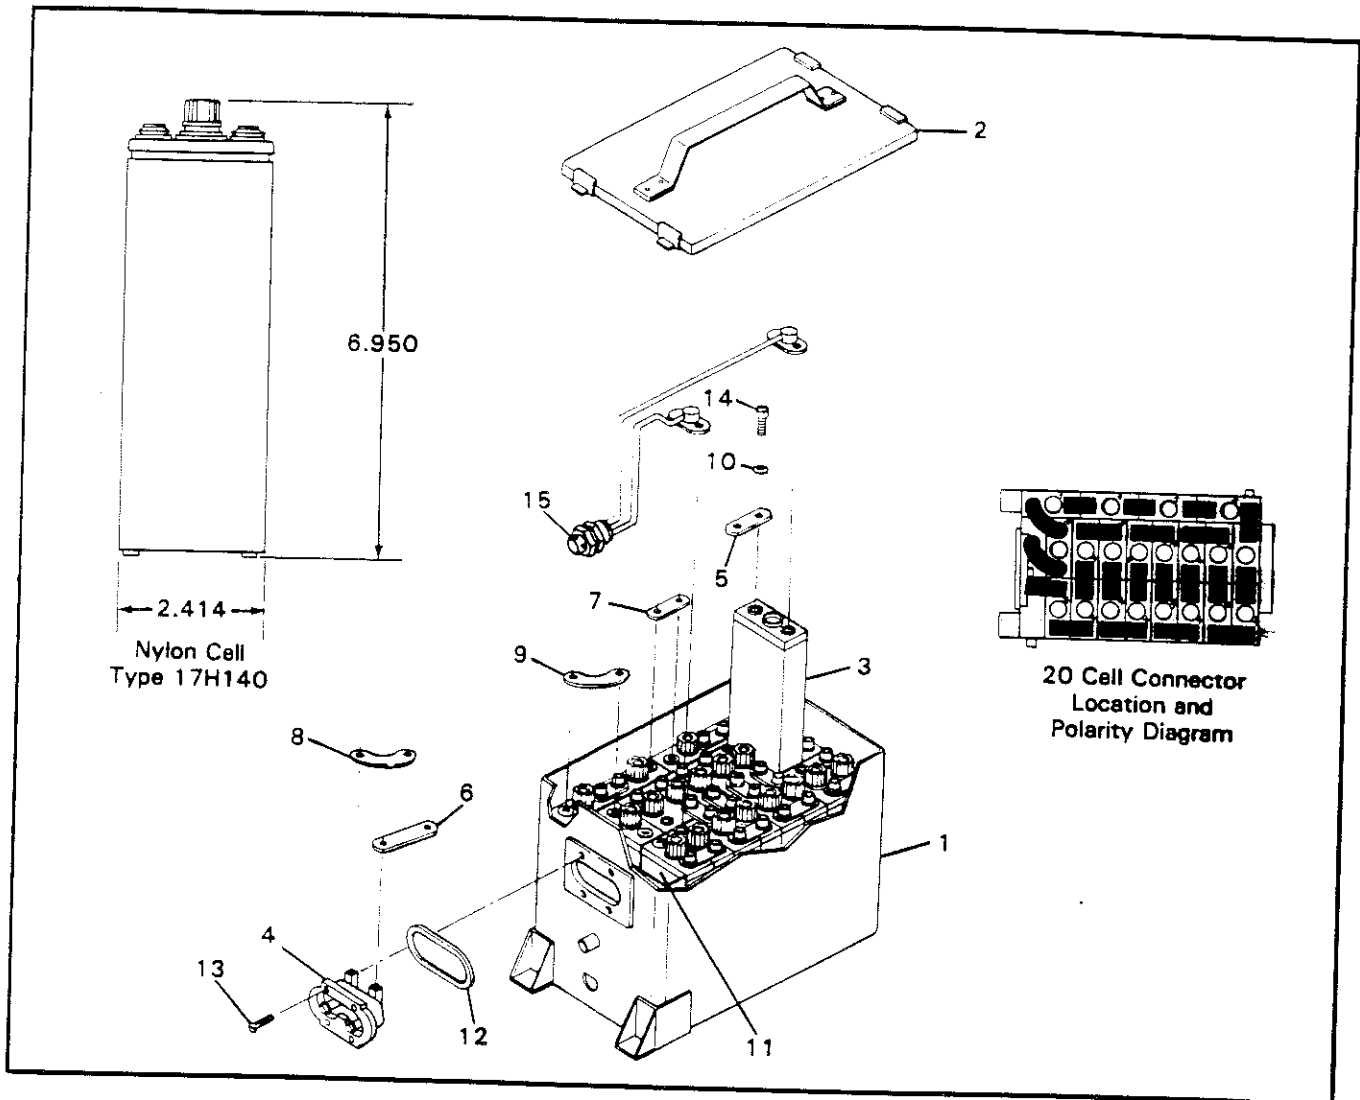

Marathon Batteries

Sintered-Plate Nickel-Cadmium Aircraft Batteries

Parts List
CA-170

Model CA-170 Battery Replacement Parts

Item Description	Part Number	Qty	Item Description	Part Number	Qty
1 Can Assembly	CA-170		9 Connector	CA-170	
2 Cover Assembly	D29275-000	1	10 Washer, Belleville	C29281-003	1
3 Cell Assembly O/L17H140	C29276-000	1	11 Spacer	C16128-028	42
4 Receptacle Assembly	C29295-001	20	12 Rectangular Ring	C29451-000	1
5 Connector	C27904-004	1	13 Screw, Flat HD.	B24583-001	1
6 Connector	C10371-144	8	14 Screw, Socket HD Cap #10-32	B23084-001	4
7 Connector	C10371-164	1	15 Harness Assembly	C10488-020	42
8 Connector	C10371-146	8		C29432-000	1
	C29281-003	1			