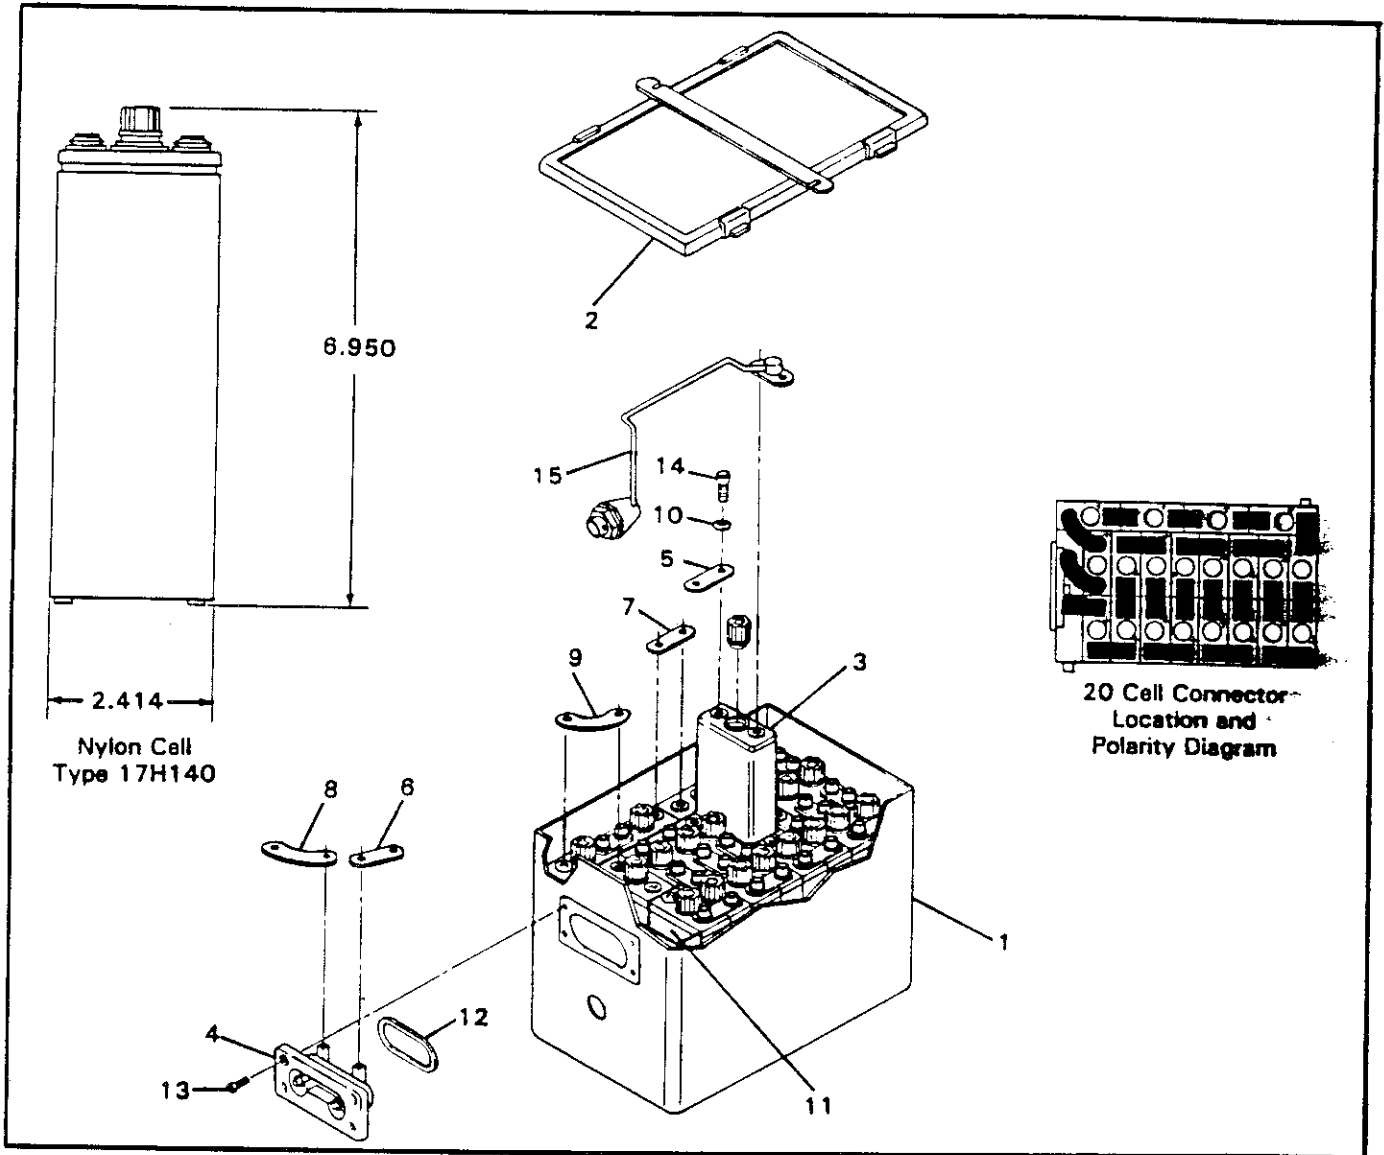

## Model CA-176 Battery Replacement Parts

Item Description	Part Number	Qty	Item Description	Part Number	Qty
1 Box, Battery Assembly	CA-176	1	9 Connector	CA-176	1
2 Cover Assembly	029576-000	1	10 Washer, Belleville	B29281-003	1
3 Cell Assembly O/L17H140	C29579-000	1	11 Spacer	C16128-028	42
4 Receptacle Assembly	C29295-001	20	12 Rectangular Ring	C29461-000	1
5 Connector	D16163-003	1	13 Screw Flat HD	B24583-001	1
6 Connector	C10371-144	7	14 Screw, Socket HD Cap #10-32	B23084-001	4
7 Connector	C10371-145	2	15 Temp. Switch & Connector Assy	C10488-020	42
8 Connector	C10371-146	9		C29566-001	1
9 Connector	B29281-003	1			