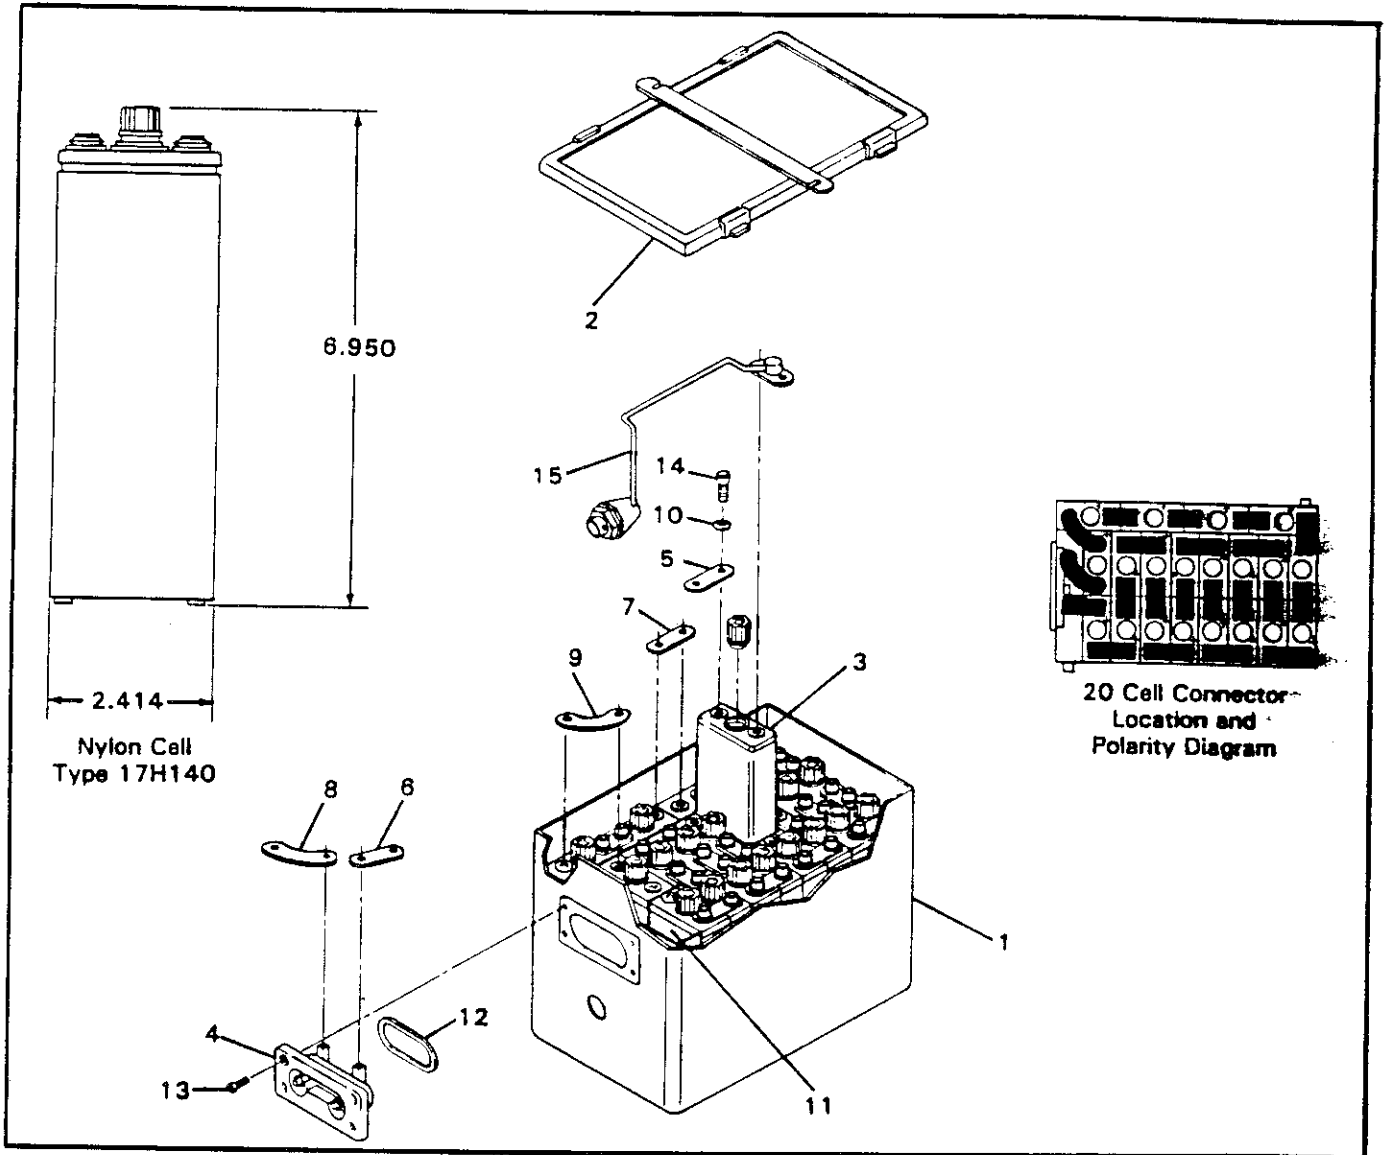

## Model CA-176 Battery Replacement Parts

Item Description	Part Number	Qty	Item Description	Part Number	Qty
1 Box, Battery Assembly	CA-176	1	9 Connector	CA-176	1
2 Cover Assembly	029576-000	1	10 Washer, Belleville	B29281-003	1
3 Cell Assembly O/L17H140	C29579-000	1	11 Spacer	C16128-028	42
4 Receptacle Assembly	C29295-001	20	12 Rectangular Ring	C29461-000	1
5 Connector	D16163-003	1	13 Screw Flat HD	B24583-001	1
6 Connector	C10371-144	7	14 Screw, Socket HD Cap #10-32	B23084-001	4
7 Connector	C10371-145	2	15 Temp. Switch & Connector Assy	C10488-020	42
8 Connector	C10371-146	9		C29566-001	1
	B29281-003	1			