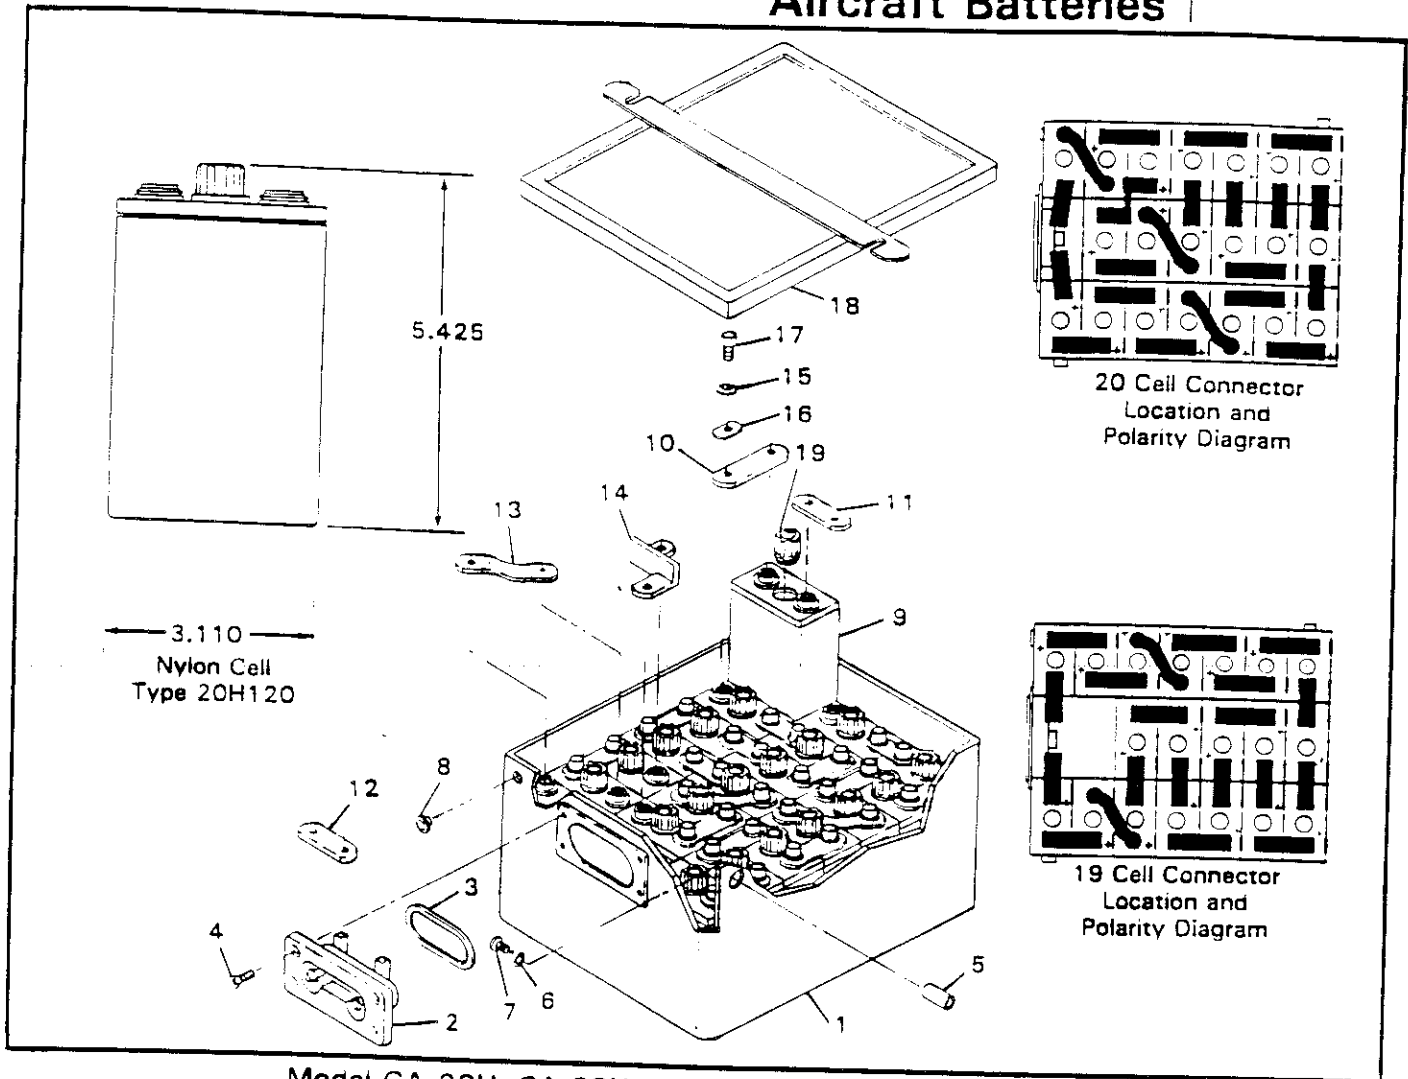

Marathon Batteries

Sintered-Plate Nickel-Cadmium Aircraft Batteries

Parts List
CA-20H
CA-20H-20

Model CA-20H, CA-20H-20 Battery Replacement Parts

| Item Description | Part Number | Qty | Part Number | Qty |
|---------------------------|-------------|-----|-------------|-----|
| 1 Can Assembly | CA-20H | | CA-20H-20 | |
| 2 Receptacle Assy | D27992-000 | 1 | D27992-000 | 1 |
| 3 Ring, Rectangular | D18163-011 | 1 | D18163-011 | 1 |
| 4 Screw, Flat Head | B24583-001 | 1 | B24583-001 | 1 |
| 5 Vent | B23084-001 | 4 | B23084-001 | 4 |
| 6 Lockwasher | C27119-000 | 2 | C27119-000 | 2 |
| 7 Vent insert | A18051-005 | 2 | A18051-005 | 2 |
| 8 Plug | A18698-002 | 2 | A18698-002 | 2 |
| 9 Cell Assembly | B27120-001 | 2 | B27120-001 | 2 |
| 10 Connector | C28087-001 | 19 | C28087-001 | 20 |
| 11 Connector | D18102-010 | 10 | D18102-010 | 10 |
| 12 Connector | D18102-018 | 6 | D18102-018 | 5 |
| 13 Connector | D18102-083 | 2 | D18102-083 | 2 |
| 14 Connector | C18167-003 | 2 | C18167-003 | 3 |
| 15 Bellville Spring | C18128-001 | - | C15089-014 | 1 |
| 16 Washer, Flat | B23591-001 | 40 | C18128-001 | 42 |
| 17 Screw, Socket Head Cap | C10488-020 | 40 | B23591-001 | 42 |
| 18 Cover Assembly | C27993-000 | 1 | C10488-020 | 42 |
| 19 Filler Cap & Vent Assy | C18934-001 | 19 | C27993-000 | 1 |
| | | | C18934-001 | 20 |