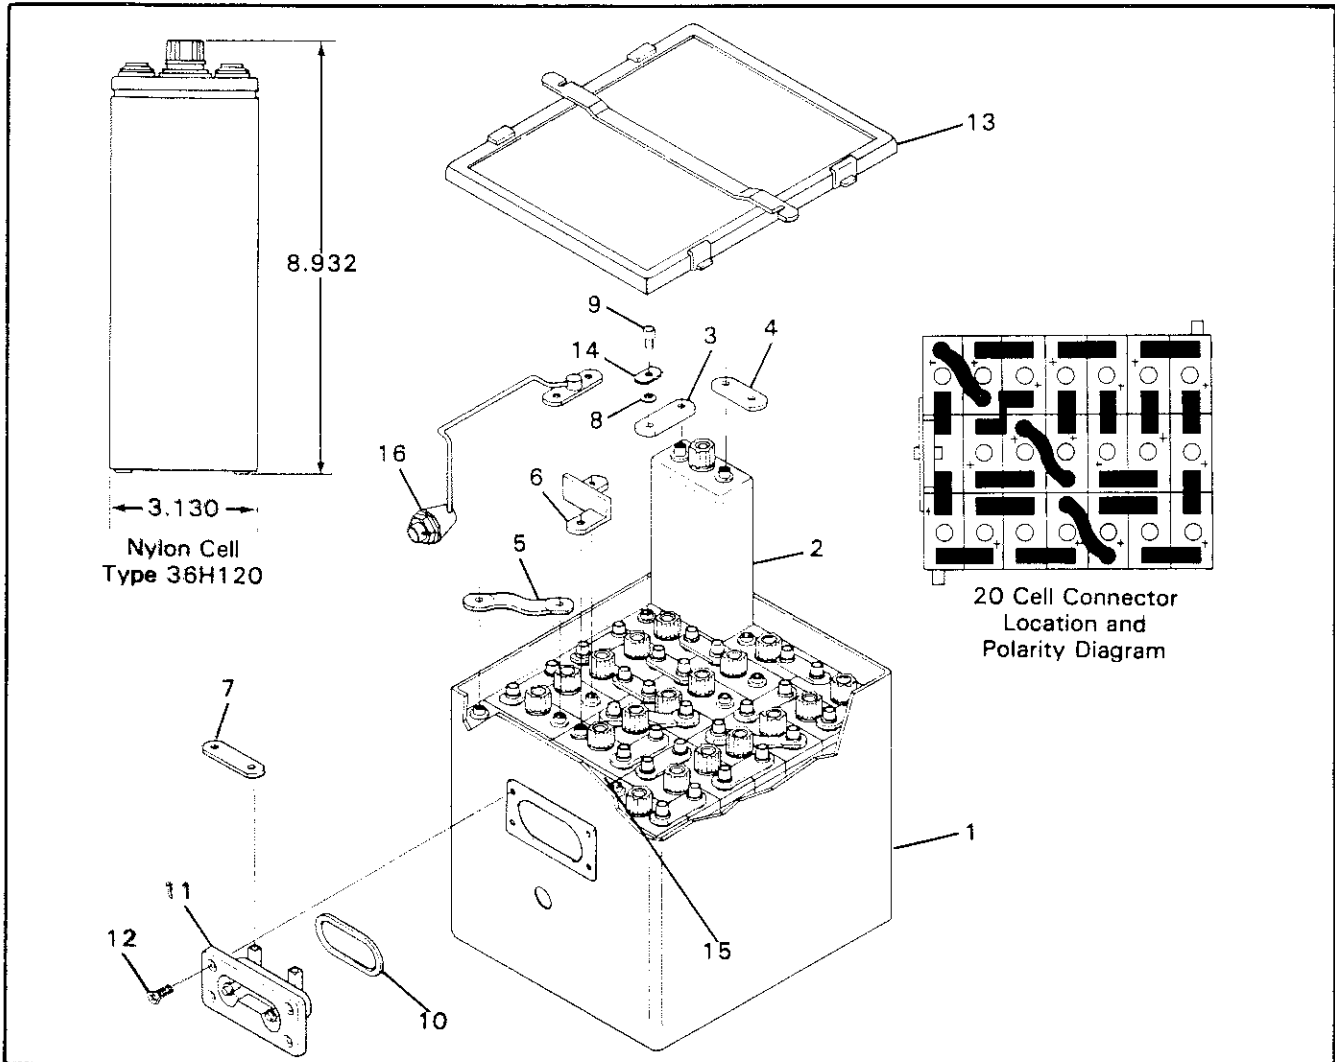

## Sintered-Plate Nickel-Cadmium Aircraft Batteries

Parts List

CA-376

### Model CA-376 Battery Replacement Parts

Item Description	Part Number	Qty	Item Description	Part Number	Qty
1 Can Assembly	CA-376	1	9 Screw, Socket Head Cap	CA-376	42
2 Cell Assembly 36H120	D28895-000	20	10 Ring, Rectangular	C10488-020	1
3 Connector	C18191-011	9	11 Receptacle Assembly	B24583-001	1
4 Connector	C16102-006	5	12 Screw Sems-Flat Head	D16163-007	1
5 Connector	C16102-052	3	13 Cover Assembly	B23084-001	4
6 Connector	C16167-003	1	14 Washer, Double D	C23147-003	1
7 Connector	B25091-000	2	15 Spacer	B23591-001	42
8 Washer Belleville	C16102-018	42	16 Temp. Switch Connector Assy	C27291-002	1
	C16128-001			C29565-002	