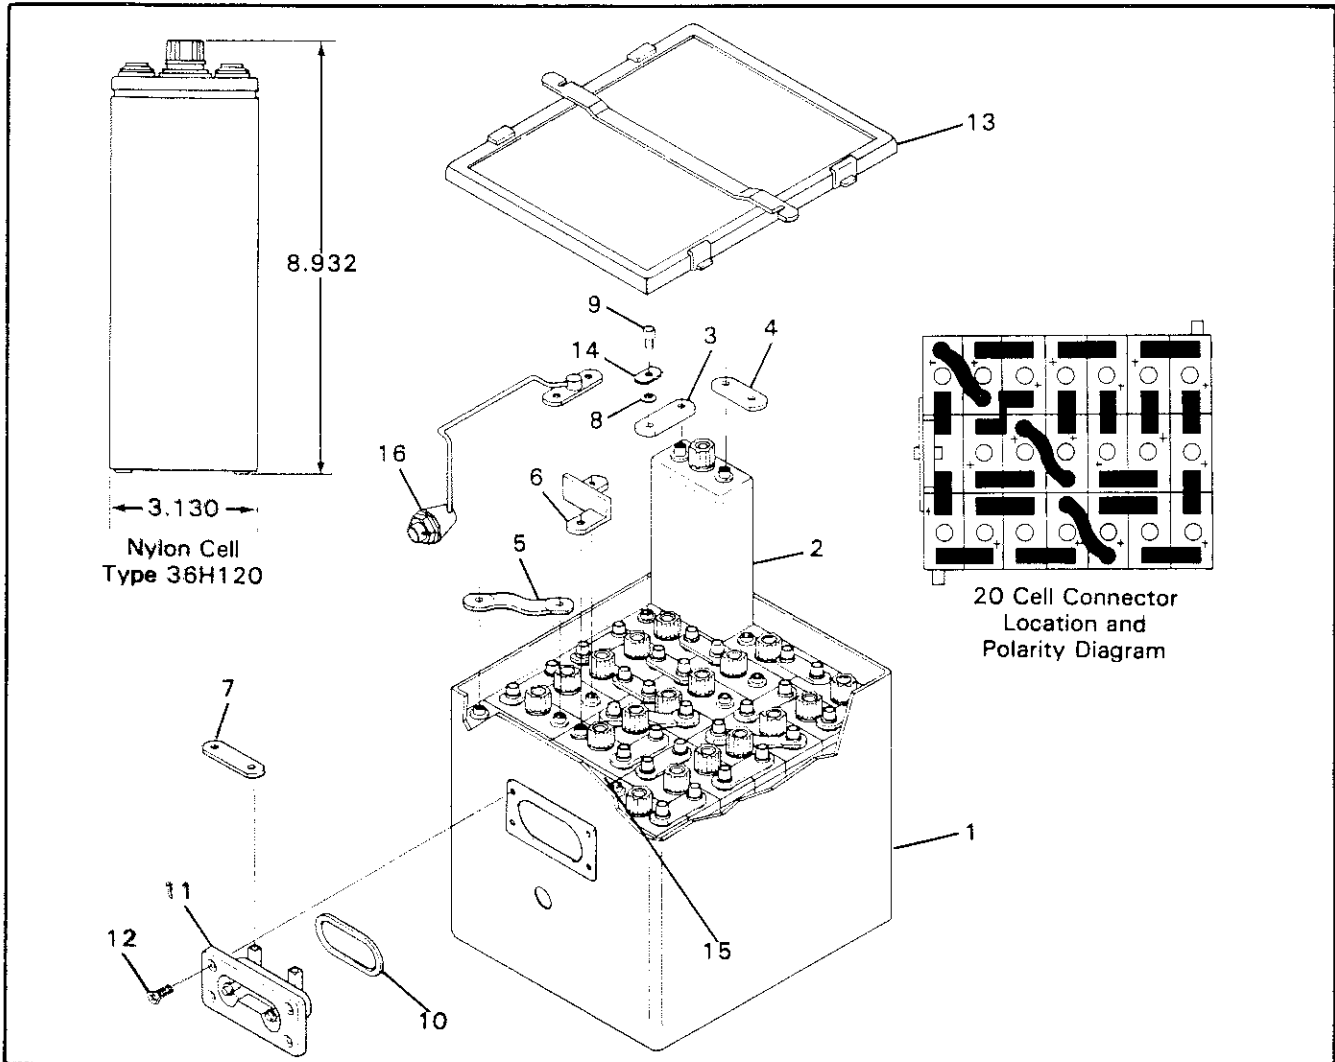

Marathon Batteries

Sintered-Plate Nickel-Cadmium Aircraft Batteries

Parts List

CA-376

Model CA-376 Battery Replacement Parts

Item Description	Part Number	Qty	Item Description	Part Number	Qty
1 Can Assembly	CA-376	1	9 Screw, Socket Head Cap	CA-376	42
2 Cell Assembly 36H120	D28895-000	1	10 Ring, Rectangular	C10488-020	42
3 Connector	C18191-011	20	11 Receptacle Assembly	B24583-001	1
4 Connector	C16102-006	9	12 Screw Sems-Flat Head	D16163-007	1
5 Connector	C16102-052	5	13 Cover Assembly	B23084-001	4
6 Connector	C16167-003	3	14 Washer, Double D	C23147-003	1
7 Connector	B25091-000	1	15 Spacer	B23591-001	42
8 Washer Belleville	C16102-018	2	16 Temp. Switch Connector Assy	C27291-002	1
	C16128-001	42		C29565-002	1