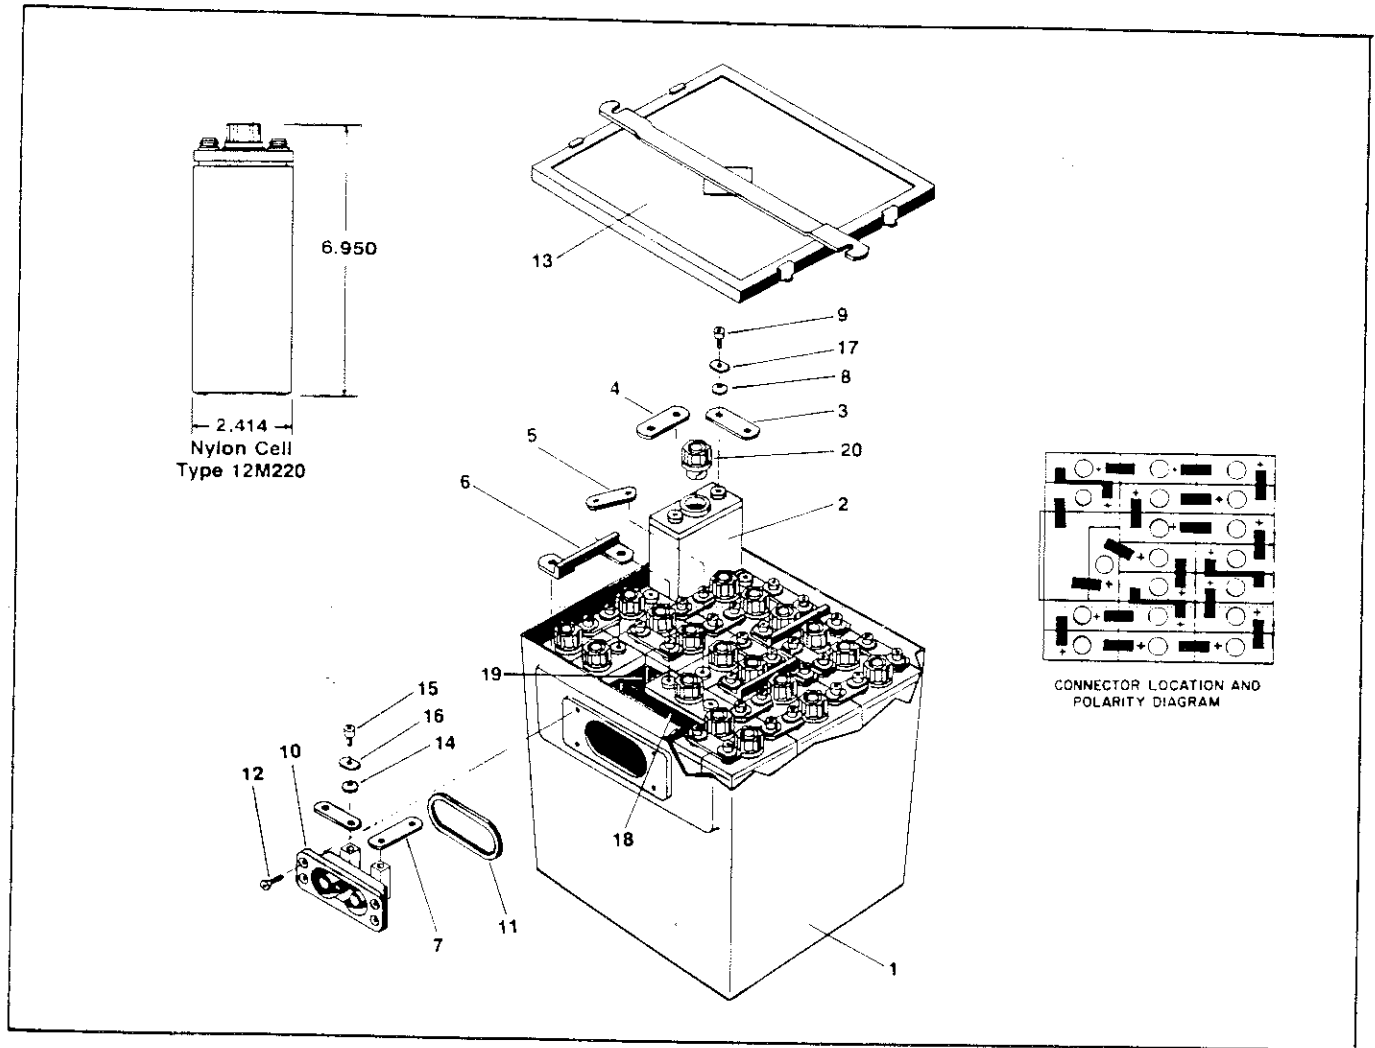

## Model CA-7 Battery Replacement Parts

| Item | Description           | CA-7 Part Numbers | Quantity | Item | Description                  | CA-7 Part Numbers | Quantity |
|------|-----------------------|-------------------|----------|------|------------------------------|-------------------|----------|
| 1    | Can Assembly          | 27208-1           | 1        | 11   | Rectangular Ring             | 24583             | 1        |
| 2    | Cell Assembly         | 12M220            | 19       | 12   | Screw                        | 23084-1           | 4        |
| 3    | Connector             | 10371-124         | 7        | 13   | Cover Assembly               | 27297-1           | 1        |
| 4    | Connector             | 10371-125         | 7        | 14   | Belleville Washer            | 16128-1           | 2        |
| 5    | Connector             | 10371-126         | 1        | 15   | Socket Head Cap Screw        | 10488-20          | 2        |
| 6    | Connector             | 27135-1           | 3        | 16   | Double "D" Washer            | 23591-1           | 2        |
| 7    | Connector             | 27136             | 2        | 17   | Double "D" Washer            | 25636-1           | 38       |
| 8    | Belleville Washer     | 16128-19          | 39       | 18   | Spacer                       | 27210-1           | 1        |
| 9    | Socket Head Cap Screw | 10488-31          | 38       | 19   | Spacer                       | 27210-2           | 1        |
| 10   | Receptacle Assembly   | 16163-11          | 1        | 20   | Filler Cap and Vent Assembly | 16934-1           | 19       |