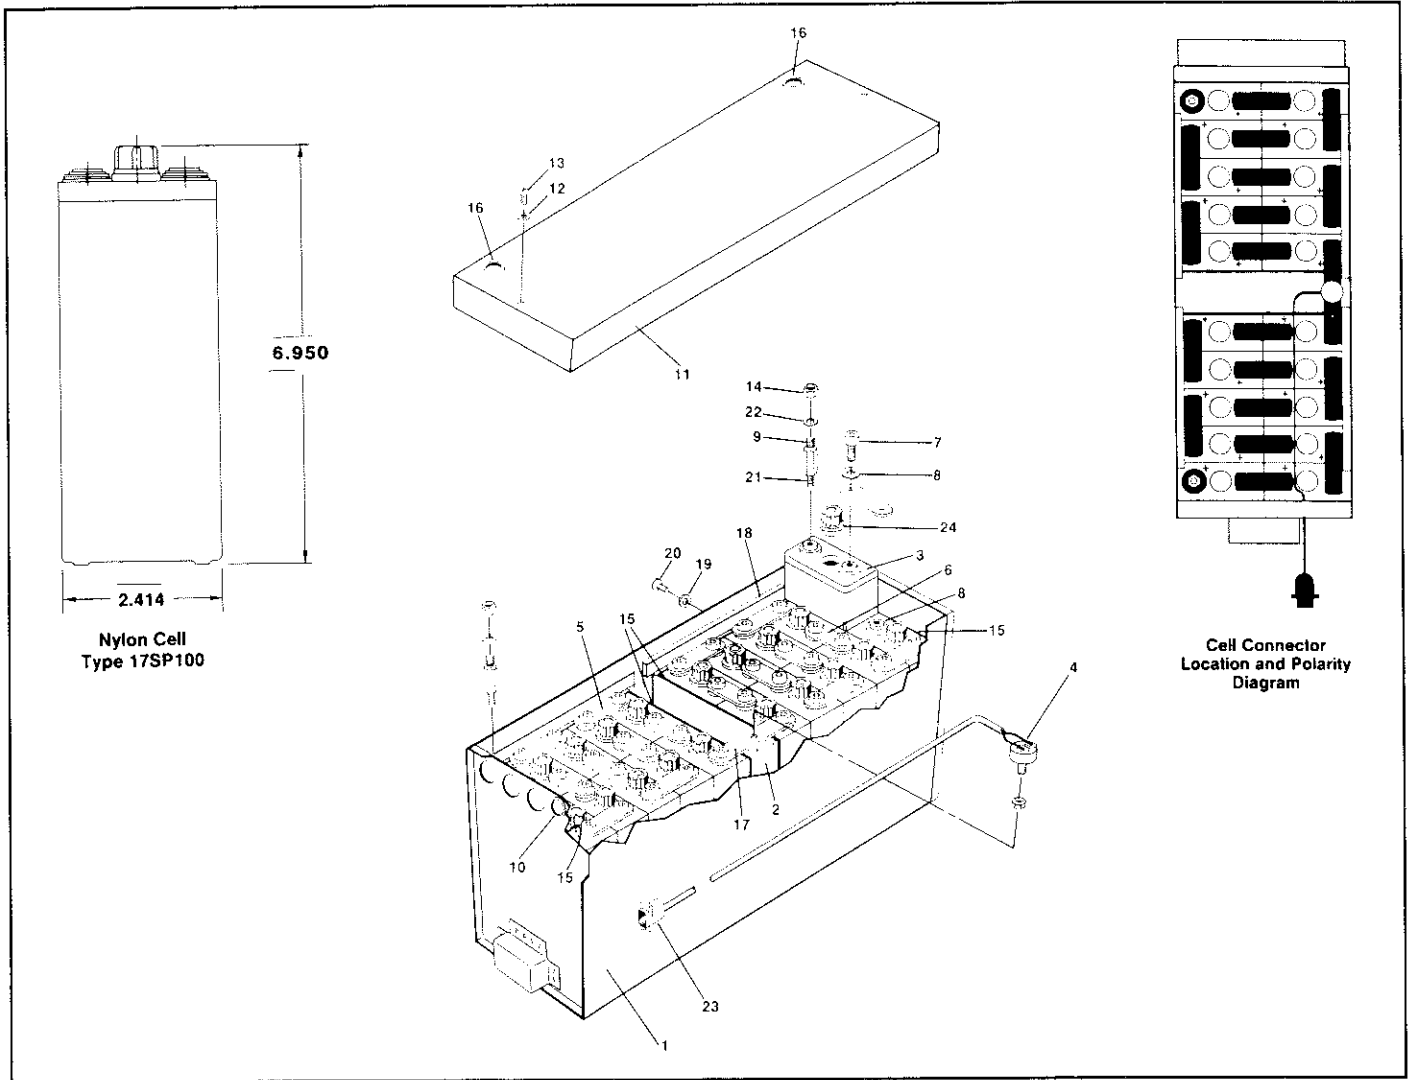

Marathon Batteries

Nickel-Cadmium Aircraft Batteries

Model TSP-1735 Battery Replacement Parts

Item	Description	Part Number	Quantity	Item	Description	Part Number	Quantity
1	Can, Marked	40101-001	1	13	Screw, Fillister Hd.	15940-034	2
2	Assembly, Spacer	30407-002	1	14	Nut, Hex Hd.	15111-032	2
3	Cell, Assembly	17SP100	20	15	Shim	9988-164	4
4	Assembly, Sensor	30400-001	1	16	Grommet	15878-030	2
5	Connector	10371-144	8	17	Connector	30398-001	1
6	Connector	10371-146	10	18	Hold-Down, Cell	30406-001	4
7	Screw, Socket Hd. Cap	10488-020	38	19	Washer, Lock, Ext. Tooth #8	9995-001	8
8	Washer, Belleville, Spring	16128-028	38	20	Screw, Binding Hd. Machine	9954-001	8
9	Post, Terminal	18514-002	2	21	Screw, Socket Hd. Set	15994-004	2
10	Grommet	15878-019	1	22	Lockwasher	6560-011	2
11	Cover, Marked	40103-001	1	23	Receptacle	31279-001	1
12	Washer, Plain	18100-057	2	24	Filler Cap	25529-004	20